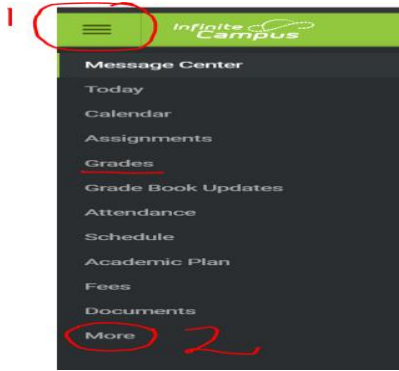

Parent Portal Hints

- Click 3 lines for the Menu Options:

- Click More for 2nd Semester RCPS Learner Option & Annual Student Updates: